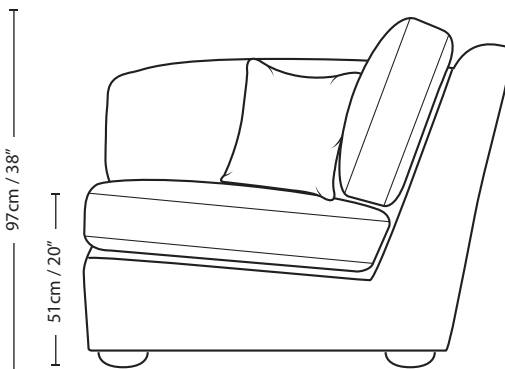

MANHATTAN

2.5 SEATER FLAT BACK FORMAL CUSHION

33cm / 13" 135cm / 53" 33cm / 13"

79cm / 31"

97cm / 38"

51cm / 20"

79cm / 31"

201cm / 79"

| Overall Height | Overall Width | Overall Depth | Arm Height | Back Height of Frame | Seat Height | Arm Width | Inside Width Arm to Arm | Seat Depth to Cushions | Seat Depth no Cushions |
|----------------|---------------|---------------|------------|----------------------|-------------|------------|-------------------------|------------------------|------------------------|
| 97cm / 38" | 201cm / 79" | 114cm / 45" | 79cm / 31" | 79cm / 31" | 51cm / 20" | 33cm / 13" | 135cm / 53" | 64cm / 25" | 81cm / 32" |

Seating sizes vary to a great extent and particularly wherever there are soft cushions involved, this is magnified with front of seat to back cushion depths, whilst formal back cushions will vary with age and plumping. It is essential to note that scatter back cushion depths will adjust from which point you measure, overtime and with plumping, the accurate measurement does not exist as it will resize each and every time you enjoy its comfort.