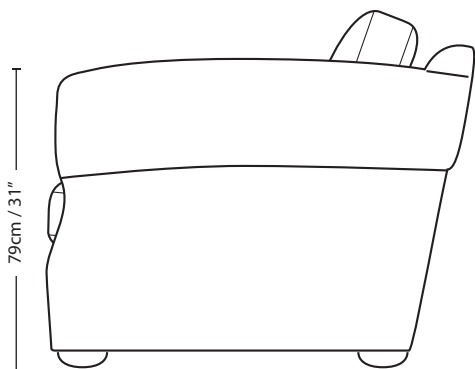

MANHATTAN

2.5 SEATER FLAT BACK FORMAL CUSHION

33cm / 13" 135cm / 53" 33cm / 13"

79cm / 31"

97cm / 38"

51cm / 20"

79cm / 31"

201cm / 79"

| Overall Height | Overall Width | Overall Depth | Arm Height | Back Height of Frame | Seat Height | Arm Width | Inside Width Arm to Arm | Seat Depth to Cushions | Seat Depth no Cushions |
|----------------|---------------|---------------|------------|----------------------|-------------|------------|-------------------------|------------------------|------------------------|
| 97cm / 38" | 201cm / 79" | 114cm / 45" | 79cm / 31" | 79cm / 31" | 51cm / 20" | 33cm / 13" | 135cm / 53" | 64cm / 25" | 81cm / 32" |

Seating sizes vary to a great extent and particularly wherever there are soft cushions involved, this is magnified with front of seat to back cushion depths, whilst formal back cushions will vary with age and plumping. It is essential to note that scatter back cushion depths will adjust from which point you measure, overtime and with plumping, the accurate measurement does not exist as it will resize each and every time you enjoy its comfort.